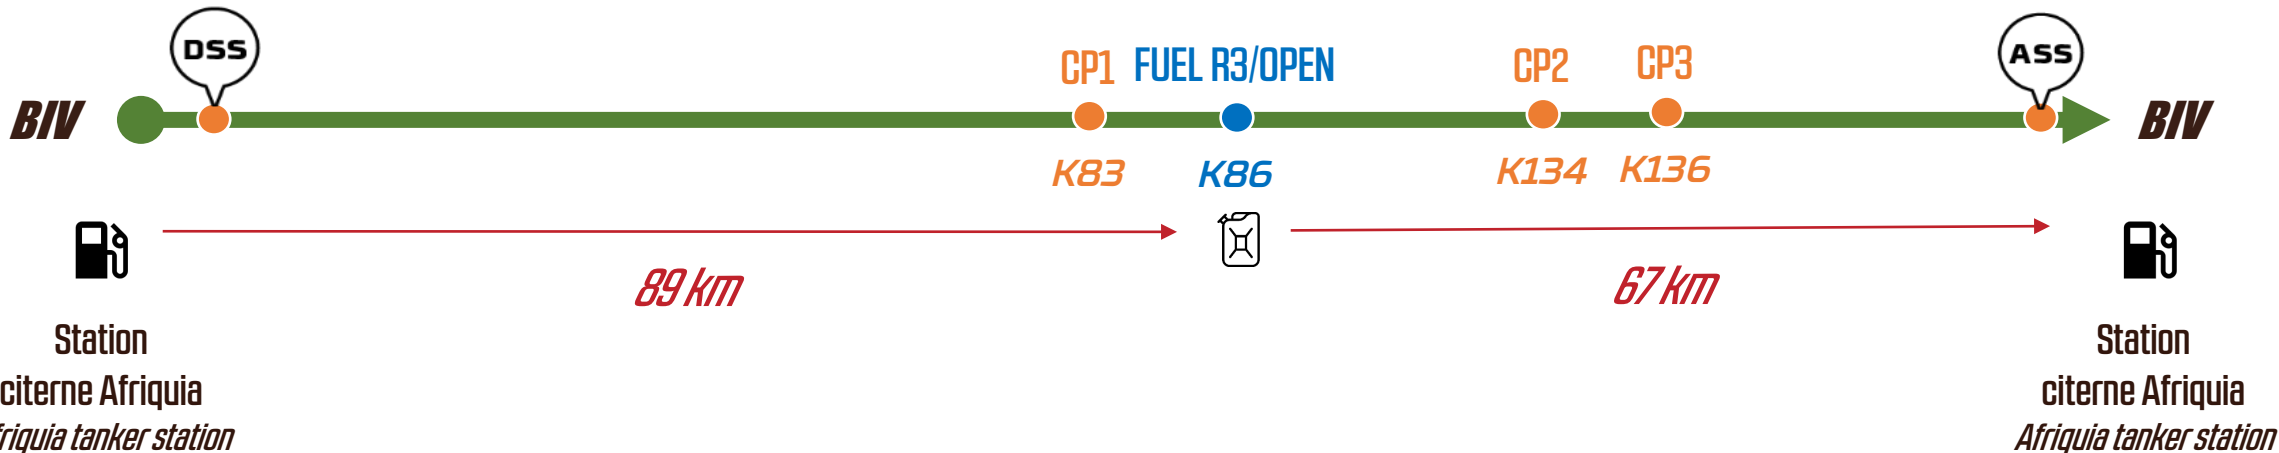

STAGE 5

18/10/2023

Mercredi - Wednesday
156 km → SS: 153 km

Merzouga → Merzouga

☀️ 07:35 Merzouga ☾ 18:48 Merzouga

ROAD SECTION A: 3 KM

SS: 153 KM

ROAD SECTION B: 0 KM

Bivouac 1st start

Moto : 07:30 - Auto : 10:00

DSS 1st start

Moto : 07:50 - Auto : 10:20

65%

Terre - Gravel track

24,9%

Dunes - Dunes

10,1%

Sable - Sand

Gas station after ASS

None

Assistance/Race same route

None